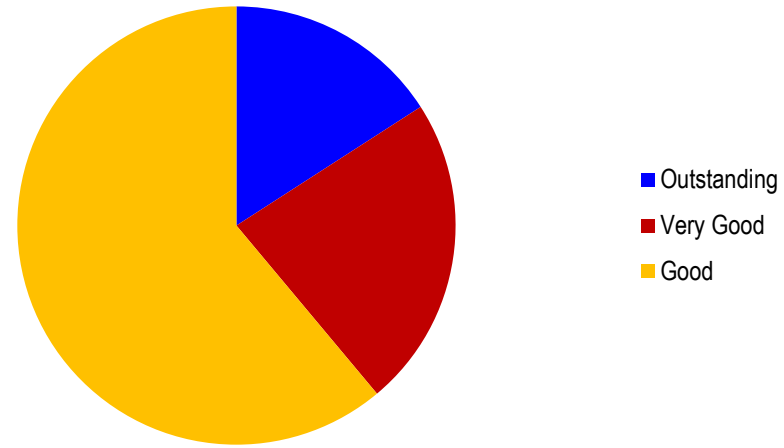

**Students Satisfaction Survey_2021
(NAAC Office, GBU)**

Response from Department/School to Students' requirements

Rating the University's IT provisions

Rating the course curriculum of programs

Rating the University's Library provisions

Rating the accessibility of the campus

Rating the University's Careers service

Rating the University's Sports and Recreation Facilities

Rating the University's hostel provisions