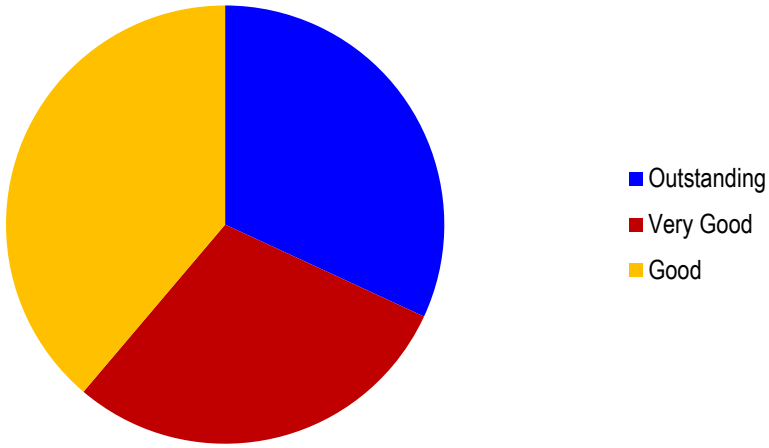

**Students Satisfaction Survey_2021
(NAAC Office, GBU)**

Response from Department/School to Students' requirements

Rating the University's IT provisions

Rating the course curriculum of programs

Rating the University's Library provisions

Rating the accessibility of the campus

Rating the University's Careers service

Rating the University's Sports and Recreation Facilities

Rating the University's hostel provisions