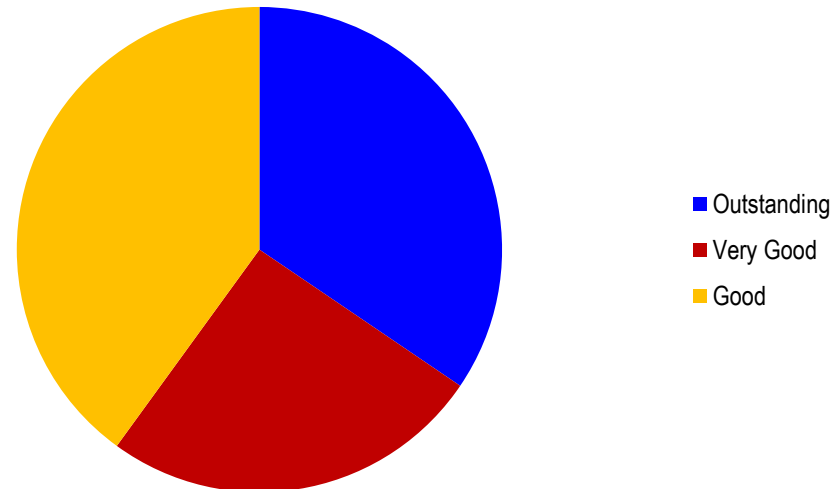

**Students Satisfaction Survey_2021
(NAAC Office, GBU)**

Response from Department/School to Students' requirements

Rating the University's IT provisions

Rating the course curriculum of programs

Rating the University's Library provisions

Rating the accessibility of the campus

Rating the University's Careers service

Rating the University's Sports and Recreation Facilities

Rating the University's hostel provisions