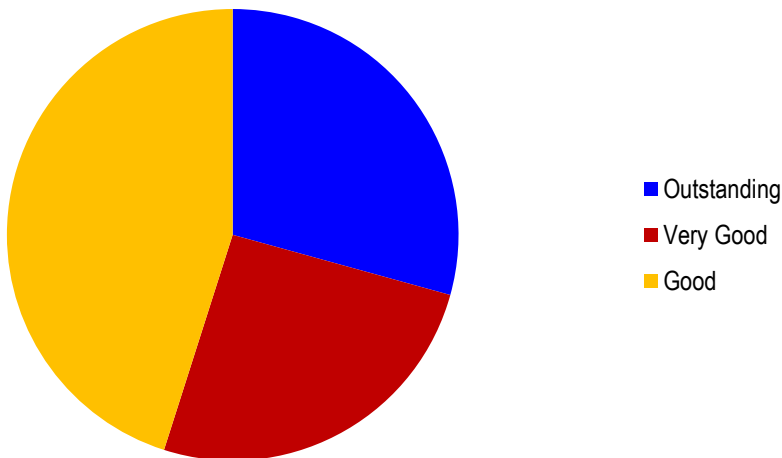

**Students Satisfaction Survey_2021
(NAAC Office, GBU)**

Response from Department/School to Students' requirements

Rating the University's IT provisions

Rating the course curriculum of programs

Rating the University's Library provisions

Rating the accessibility of the campus

Rating the University's Careers service

Rating the University's Sports and Recreation Facilities

Rating the University's hostel provisions