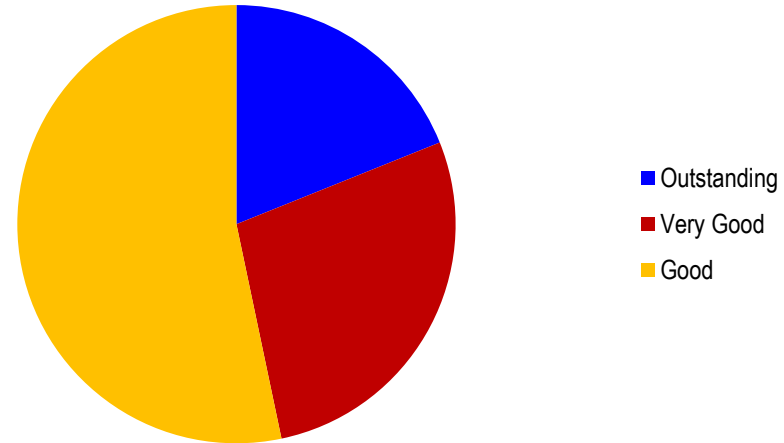

**Students Satisfaction Survey_2021
(NAAC Office, GBU)**

Response from Department/School to Students' requirements

Rating the University's IT provisions

Rating the course curriculum of programs

Rating the University's Library provisions

Rating the accessibility of the campus

Rating the University's Careers service

Rating the University's Sports and Recreation Facilities

Rating the University's hostel provisions